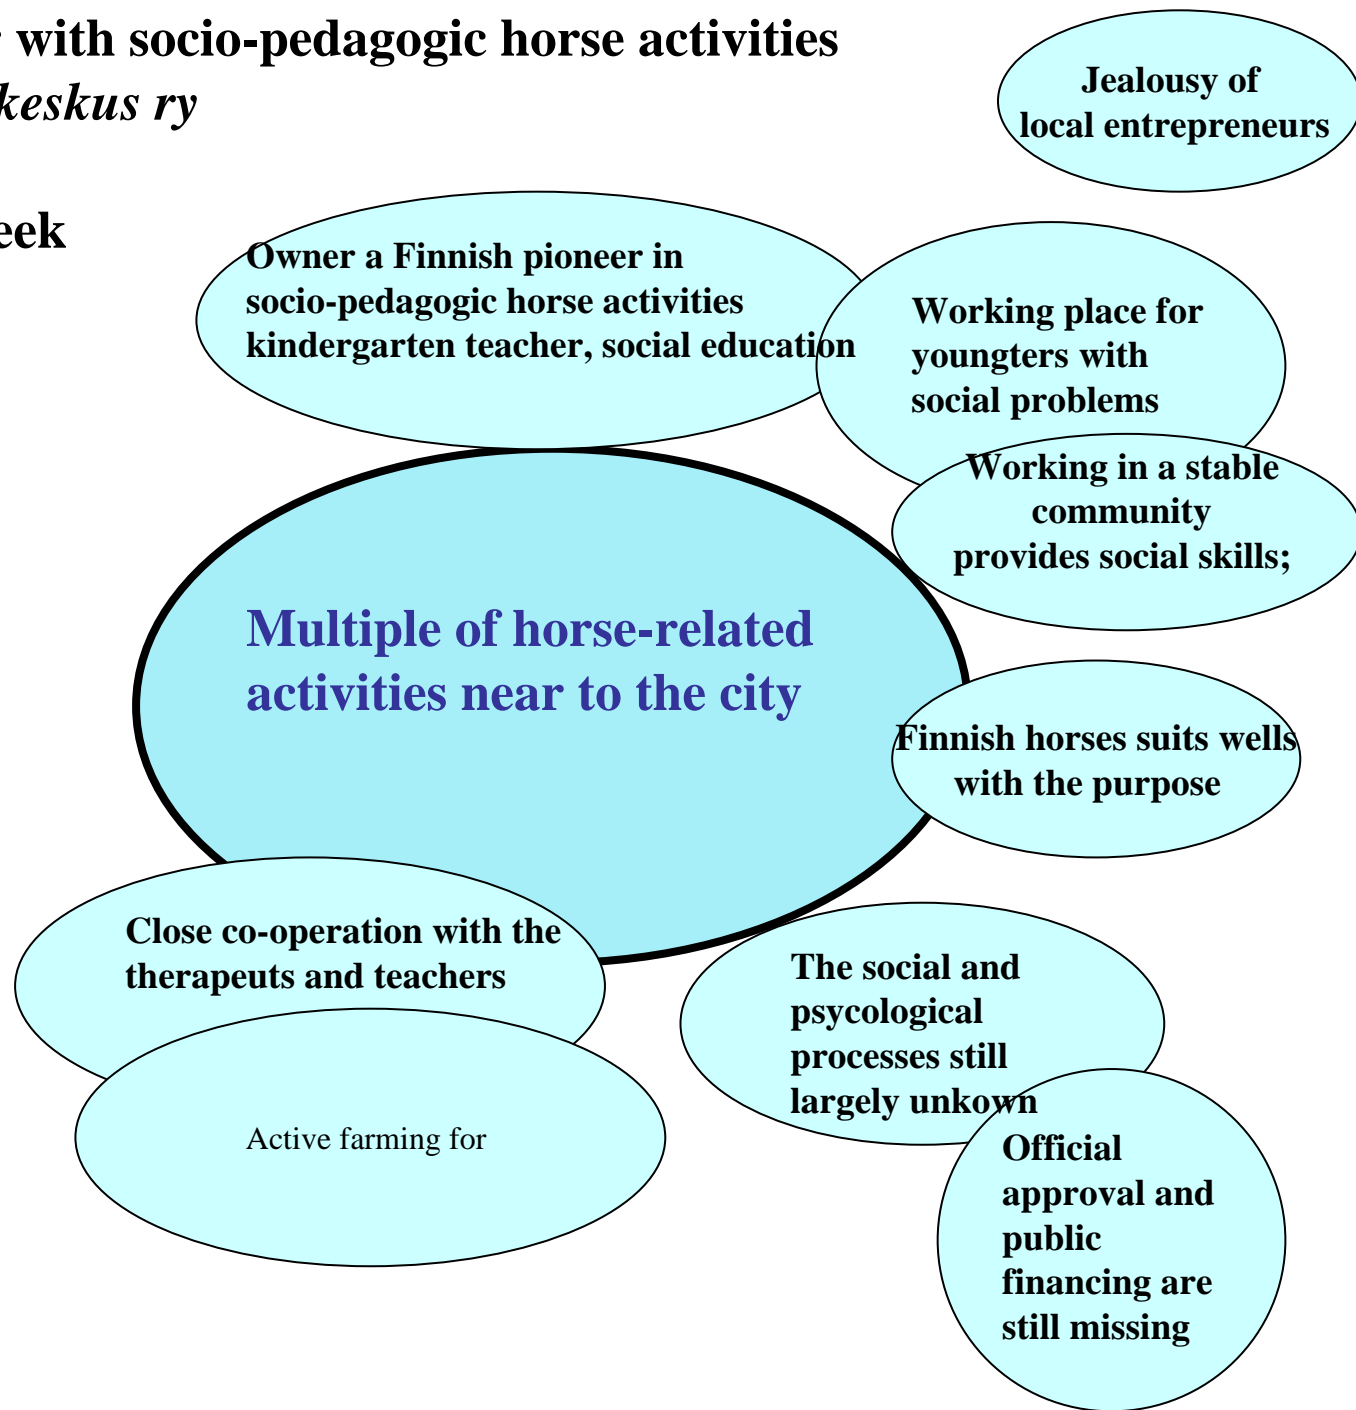

Pelso prison in Easten Finland

Photo: Miia Karja

Aim of the study

- Analysing the business idea in pilot enterprises
- Studying the growth potentials of the sector in Finland

Broad definition

- All the rural enterprises that are utilizing resources related with agriculture (working practices, animals, cultivation, rural environment)

Multidisciplinary research team

- Business economics (MTT)
- Physical environment, architecture (MTT)
- Social and cultural aspects (TUKKK)

Case 1. Riding center with socio-pedagogic horse activities

Metsäkylän Ratsastuskeskus ry

Founded in 1994

250 customers in a week

Over 20 horses

Photo:Taina Lilja

Case 2. Nursing home
Seppälänpirtti Oy
Founded in 1994
4-5 workers
8 customers

Individual care and concern
”Home” for older people

**Problems with getting
competent employees**

Location in an active farm

**Strong motivation
of the owner/director**

**Tranquility and beauty of the
farm yard => plenty of
outdoor activities**

**Collectivity: people
can watch the daily
activities,
dining together**